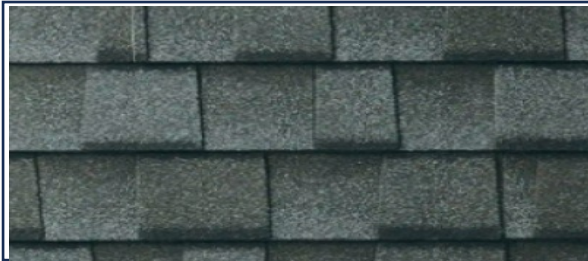

ROOF SHINGLES