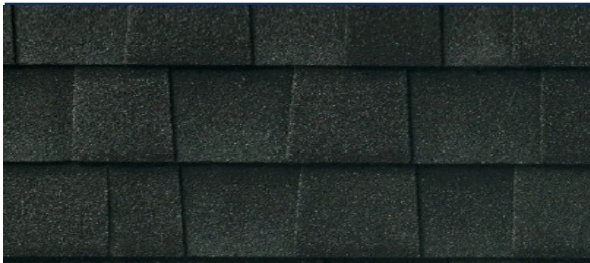

SHERWIN

Mayberry

TERRAMAR – Plan 3

RANCH STD MG

EXTERIOR SCHEME 5

ROOF SHINGLES

SW 7008 ALABASTER

5/16 X 8 COTTAGE LAP SIDING