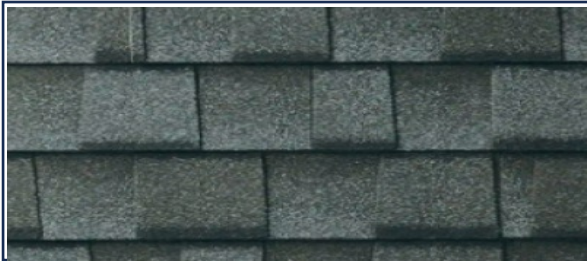

Mayberry

TERRAMAR – Plan 3

PRAIRIE STD

EXTERIOR SCHEME 19

ROOF SHINGLES