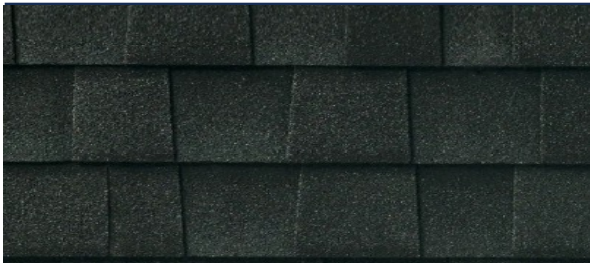

5/16 X 8 COTTAGE LAP SIDING
GARAGE DOOR
TRIM
FASCIA

Mayberry

TERRAMAR – Plan 3

RANCH RV

EXTERIOR SCHEME 5

ROOF SHINGLES