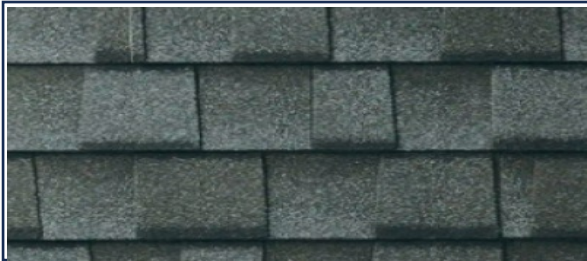

SW 2826 COLONIAL REVIVAL
GREEN STONE

ENTRY DOOR

Paint Manufacturer

SHERWIN

Mayberry

TERRAMAR – Plan 3

PRAIRIE STD

EXTERIOR SCHEME 19