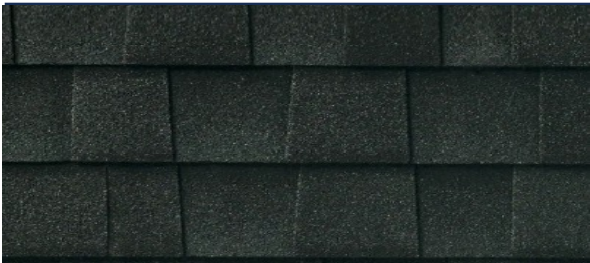

Paint Manufacturer

SHERWIN

Mayberry

TERRAMAR – Plan 3

PRAIRIE STD

EXTERIOR SCHEME 5

ROOF SHINGLES

SW 7008 ALABASTER