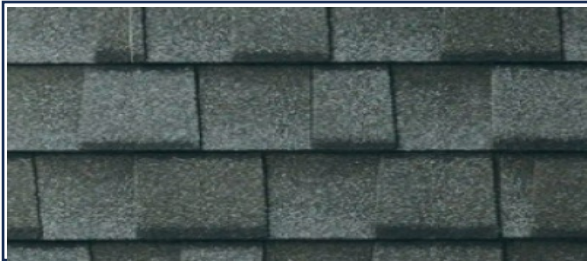

ENTRY DOOR

Paint Manufacturer

SHERWIN

TERRAMAR – Plan 3

RANCH STD

EXTERIOR SCHEME 19

ROOF SHINGLES

SW 7049 NUANCE