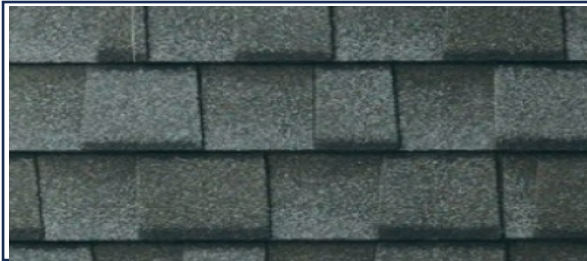

ROOF SHINGLES