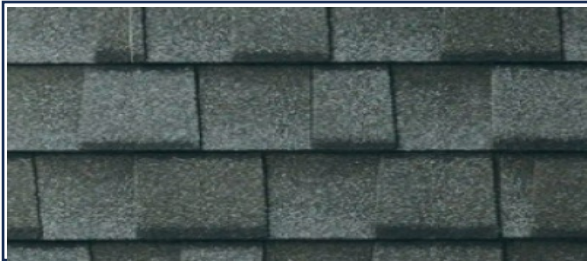

SW 2826 COLONIAL REVIVAL
GREEN STONE

ENTRY DOOR

Paint Manufacturer

SHERWIN

Mayberry

TERRAMAR – Plan 3

PRAIRIE STD MG

EXTERIOR SCHEME 19