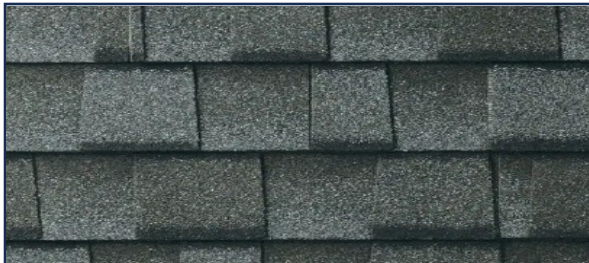

SW 2840 HAMMERED SILVER

FASCIA

SW 2824 RENWICK GOLDEN OAK

ENTRY DOOR

Paint Manufacturer

SHERWIN

TERRAMAR – Plan 3
FARMHOUSE STD

EXTERIOR SCHEME 11