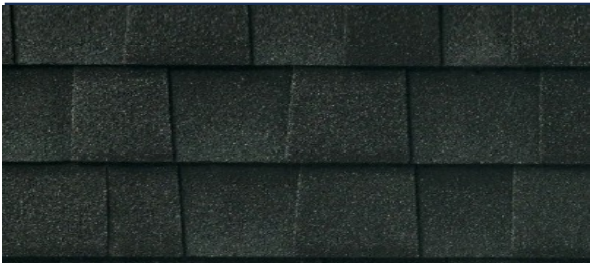

SW 2849 WESTCHESTER GRAY

ENTRY DOOR

Paint Manufacturer

SHERWIN

Mayberry

TERRAMAR – Plan 3

PRAIRIE 5 CAR MG

EXTERIOR SCHEME 5