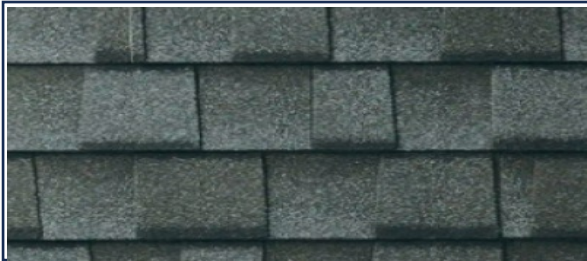

Mayberry

TERRAMAR – Plan 3

RANCH 5 CAR

EXTERIOR SCHEME 19

ROOF SHINGLES