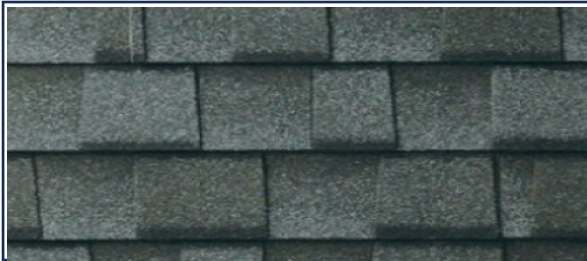

Mayberry

TERRAMAR – Plan 3

PRAIRIE STD MG

EXTERIOR SCHEME 19

ROOF SHINGLES