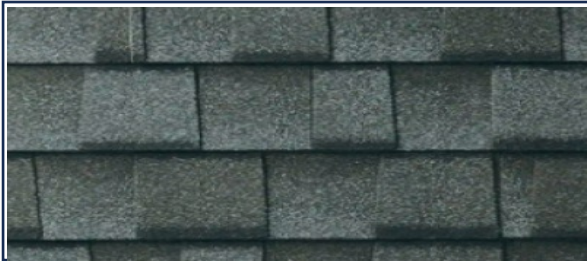

ENTRY DOOR

Paint Manufacturer

SHERWIN

Mayberry

TERRAMAR – Plan 3

PRAIRIE MG RV

EXTERIOR SCHEME 19

ROOF SHINGLES