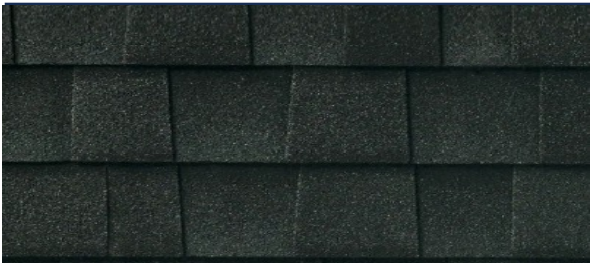

ENTRY DOOR

Paint Manufacturer

SHERWIN

Mayberry

TERRAMAR – Plan 3

PRAIRIE STD MG

EXTERIOR SCHEME 5

ROOF SHINGLES