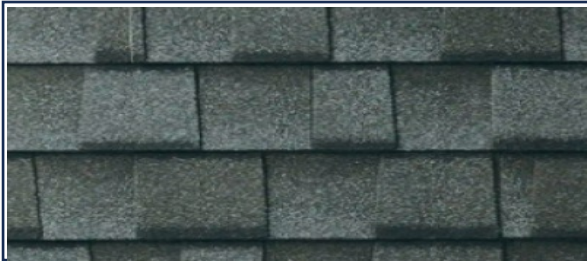

ENTRY DOOR

Paint Manufacturer

SHERWIN

TERRAMAR – Plan 3

RANCH RV

EXTERIOR SCHEME 19

ROOF SHINGLES

SW 7049 NUANCE