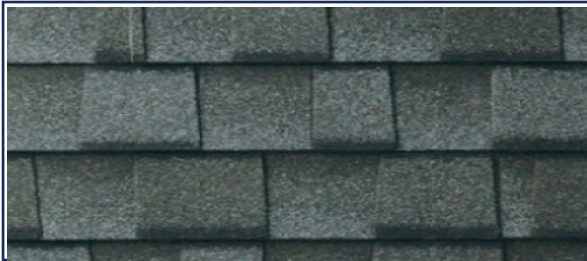

SW 2826 COLONIAL REVIVAL
GREEN STONE

ENTRY DOOR

Paint Manufacturer

SHERWIN

Mayberry

TERRAMAR – Plan 3

RANCH 5 CAR

EXTERIOR SCHEME 19