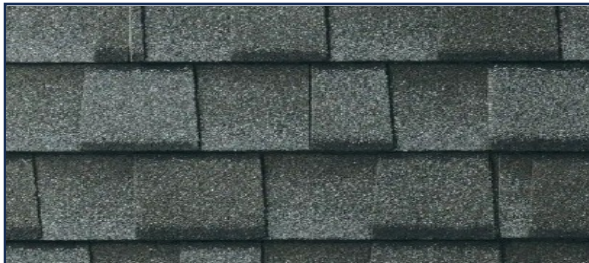

SW 2840 HAMMERED SILVER

FASCIA

SW 2824 RENWICK GOLDEN OAK

ENTRY DOOR

Paint Manufacturer

SHERWIN

TERRAMAR – Plan 3
FARMHOUSE RV MG

EXTERIOR SCHEME 11