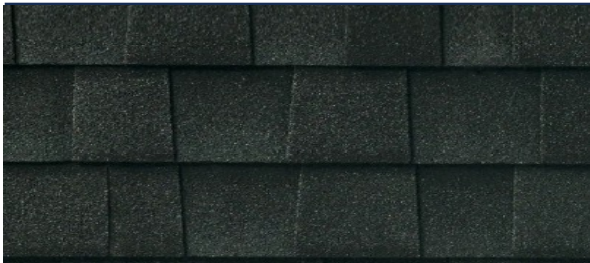

SHERWIN

Mayberry

TERRAMAR – Plan 3

RANCH RV MG

EXTERIOR SCHEME 5

ROOF SHINGLES

SW 7008 ALABASTER

5/16 X 8 COTTAGE LAP SIDING