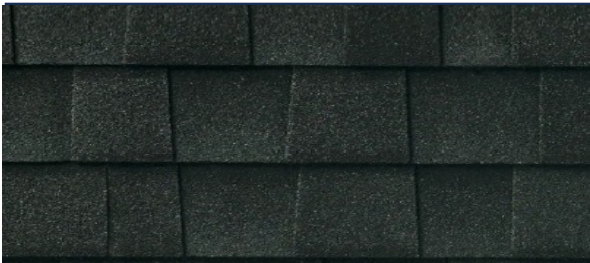

SW 2849 WESTCHESTER GRAY

ENTRY DOOR

Paint Manufacturer

SHERWIN

Mayberry

TERRAMAR – Plan 3

PRAIRIE MG RV

EXTERIOR SCHEME 5