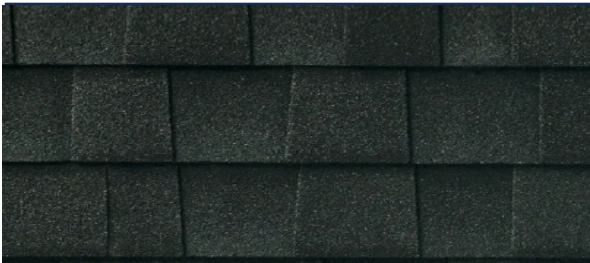

Mayberry

TERRAMAR – Plan 3

PRAIRIE RV

EXTERIOR SCHEME 5

ROOF SHINGLES